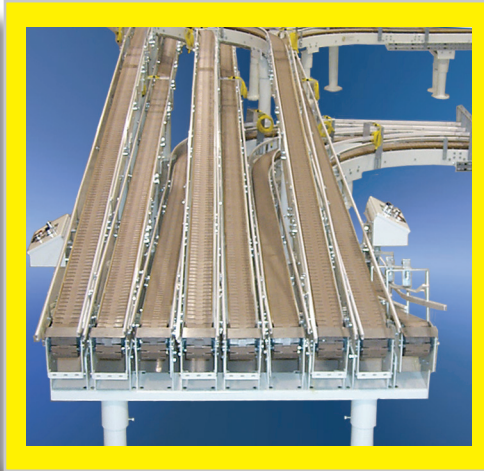

Plastic Chain & Table Style Top Conveyors

Plastic chain, stainless & carbon steel constructions all have their industry-specific benefits. Our modular plastic chain conveyors offer straight running or side flexing features with horizontal, incline or decline configurations. Chain widths are designed for the application in a full range from 3 inches to 120 inches. Guiderails are fixed or adjustable. End to end or side transfers are additional design choices. Table style chain conveyors are constructed with similar features. Often carbon steel constructed, these chain top conveyors show every attention to detail, from painted bearings and structural angle supports, to fixed or adjustable guiderails. Our turnkey plastic chain conveyors will keep your business scheduling on track.

Plastic Top Chain Conveyor Features:

- Carbon steel or stainless steel construction
- Straight running and side-flexing applications
- Horizontal, incline or decline
- Available chain widths: 3-1/4", 4-1/2", 7-1/2", 10" and 12"
- Adjustable or fixed guiderails
- End to end transfers with roller deadplates or flat stainless steel deadplates
- Side transfer with flush mounted hardware and bearings