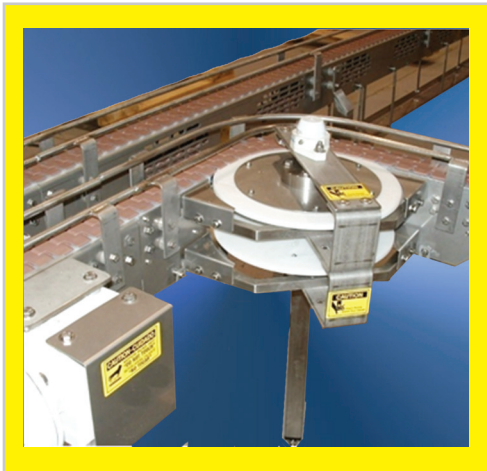

Plastic Chain & Table Style Top Conveyors

Plastic chain, stainless & carbon steel constructions all have their industry-specific benefits. Our modular plastic chain conveyors offer straight running or side flexing features with horizontal, incline or decline configurations. Chain widths are designed for the application in a full range from 3 inches to 120 inches. Guiderails are fixed or adjustable. End to end or side transfers are additional design choices. Table style chain conveyors are constructed with similar features. Often carbon steel constructed, these chain top conveyors show every attention to detail, from painted bearings and structural angle supports, to fixed or adjustable guiderails. Our turnkey plastic chain conveyors will keep your business scheduling on track.

Plastic Top Chain Conveyor Features:

- Carbon steel or stainless steel construction
- Straight running and side-flexing applications
- Horizontal, incline or decline
- Available chain widths: 3-1/4", 4-1/2", 7-1/2", 10" and 12"
- Adjustable or fixed guiderails
- End to end transfers with roller deadplates or flat stainless steel deadplates
- Side transfer with flush mounted hardware and bearings