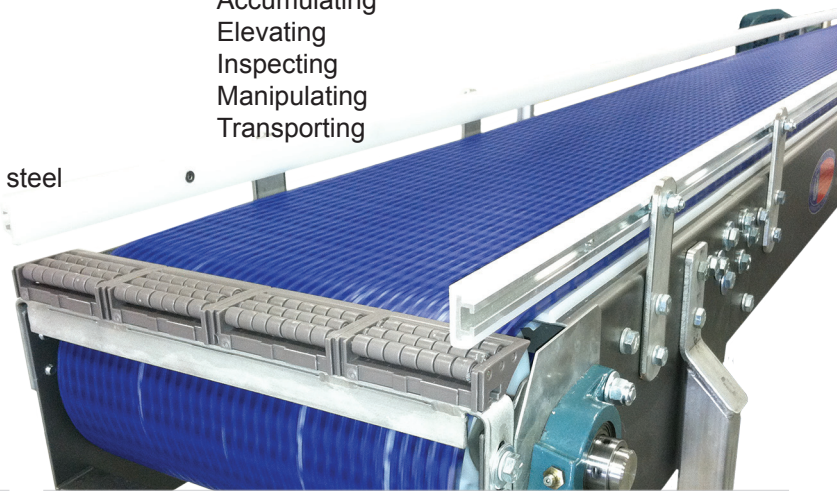

Most Popular Applications:

- Accumulating
- Elevating
- Inspecting
- Manipulating
- Transporting

Your choice of: Supports & Guiderails

Phone: 1-800-236-7960

www.multi-conveyor.com

Fax: 1-920-582-7952

Multi-Conveyor LLC • P O Box 10 • 25 Windustrial Drive • Winneconne WI 54986